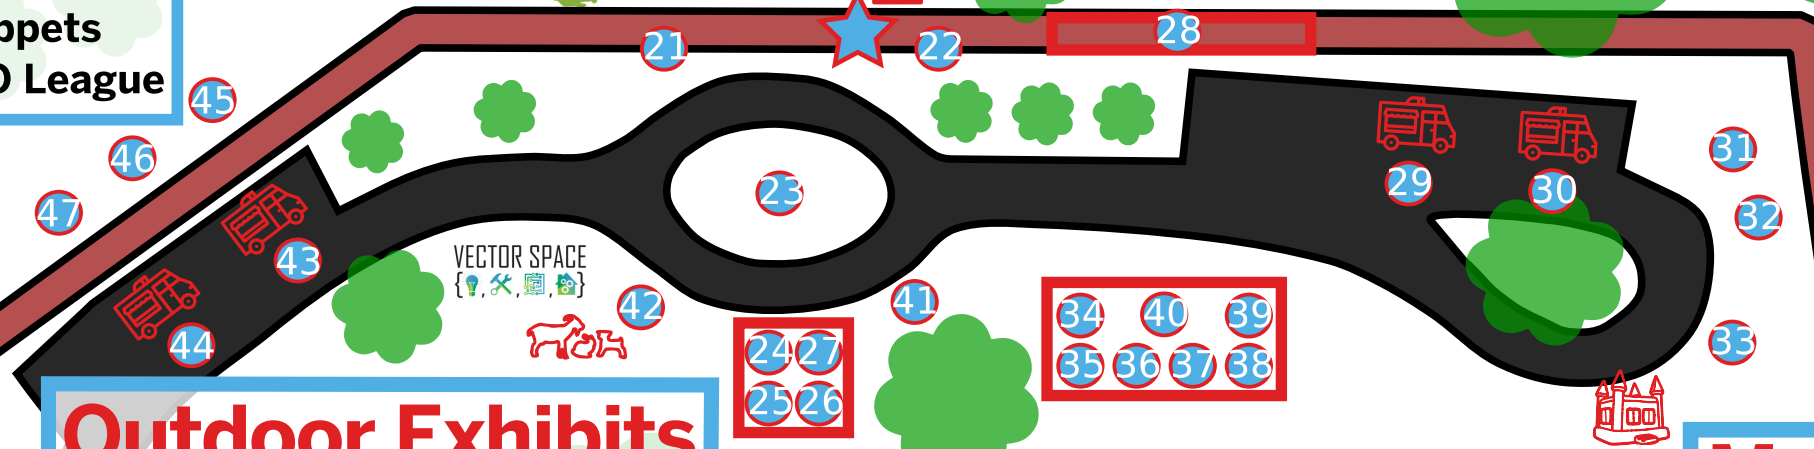

Indoor Main Hall Exhibits

- 1 The Chaos Machine
- 2 Riverviews Artspace
- 3 Princesses with Powertools
- 4 501st Legion/Mandalorians
- 5 Crafty Martha Resin Art
- 6 Sew a Plushie
- 7 Three Chambered Heart
- 8 Brad's Mad Lab
- 9 MicroKits
- 10 Climate Activists
- 11 Screen Printing
- 12 Sus-Buddies
- 13 JRDS 3D Printing
- 14 Grow A Future
- 15 Sunshine Studio
- 16 Tufting Gun
- 17 Zineville
- 18 Learn to Sew
- 19 R/C Warships
- 20 Akay Jewelry

- ## Smith Hall
- 48 LEGO Build
 - 49 Gravity is Optional
 - 50 Rumarc Puppets
 - 51 FIRST LEGO League

Smith Hall

Outdoor Exhibits

- | | | | |
|-------------------|------------------------|------------------|-----------------|
| 21 MikeShow Radio | 28 Power Tool Racing | 35 Plant Matters | 42 Petting Zoo |
| 22 Homebrewers | 29 Nomad Coffee | 36 Camp KBY | 43 Mexican Food |
| 23 Fire Trumpets | 30 AIM Art Bus | 37 Dyed Fabrics | 44 Kona Ice |
| 24 Vector Space | 31 Wellness Juice Bar | 38 Clay Earrings | 45 Cotton Candy |
| 25 Blok Hed Metal | 32 Cookie Co. | 39 Blacksmithing | 46 Astronomy |
| 26 Hacksburg | 33 Imagination Station | 40 Leather Goods | 47 Girl Scouts |
| 27 Ceramics Wheel | 34 Claytor Weaving | 41 UL Metal Art | |

Martin Exhibits

- Front of Martin**
 Non-Newtonian Fluid
 SeaQuest
 Newton's Cradle
 United Bank
- Third Floor**
 Pinewood Derby
 RC Sustainability
 Information Table
 Lasers
 Nature Zone
 Circuits
- Second Floor**
 Info Table + Popcorn
 EnviroSpace DEQ
 Shake Tables
 Pour Painting
 Sylvan LEGO Robots
 Chick Hatching
 BWX Technologies
- Presser Hall**
 Escape Rooms
- Randolph eSports
 Smash Tournament