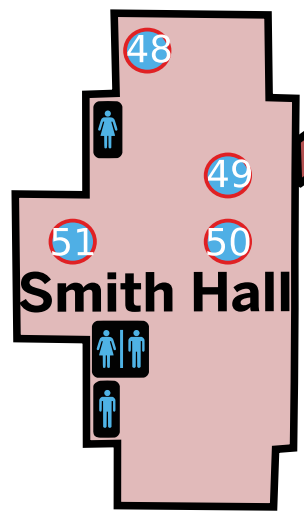

Smith Hall

Outdoor Exhibits

21 MikeShow Radio	28 Power Tool Racing	35 Plant Matters	42 Petting Zoo
22 Homebrewers	29 Nomad Coffee	36 Camp KBY	43 Mexican Food
23 Fire Trumpets	30 AIM Art Bus	37 Dyed Fabrics	44 Kona Ice
24 Vector Space	31 Wellness Juice Bar	38 Clay Earrings	45 Cotton Candy
25 Blok Hed Metal	32 Cookie Co.	39 Blacksmithing	46 Astronomy
26 Hacksburg	33 Imagination Station	40 Leather Goods	47 Girl Scouts
27 Ceramics Wheel	34 Claytor Weaving	41 UL Metal Art